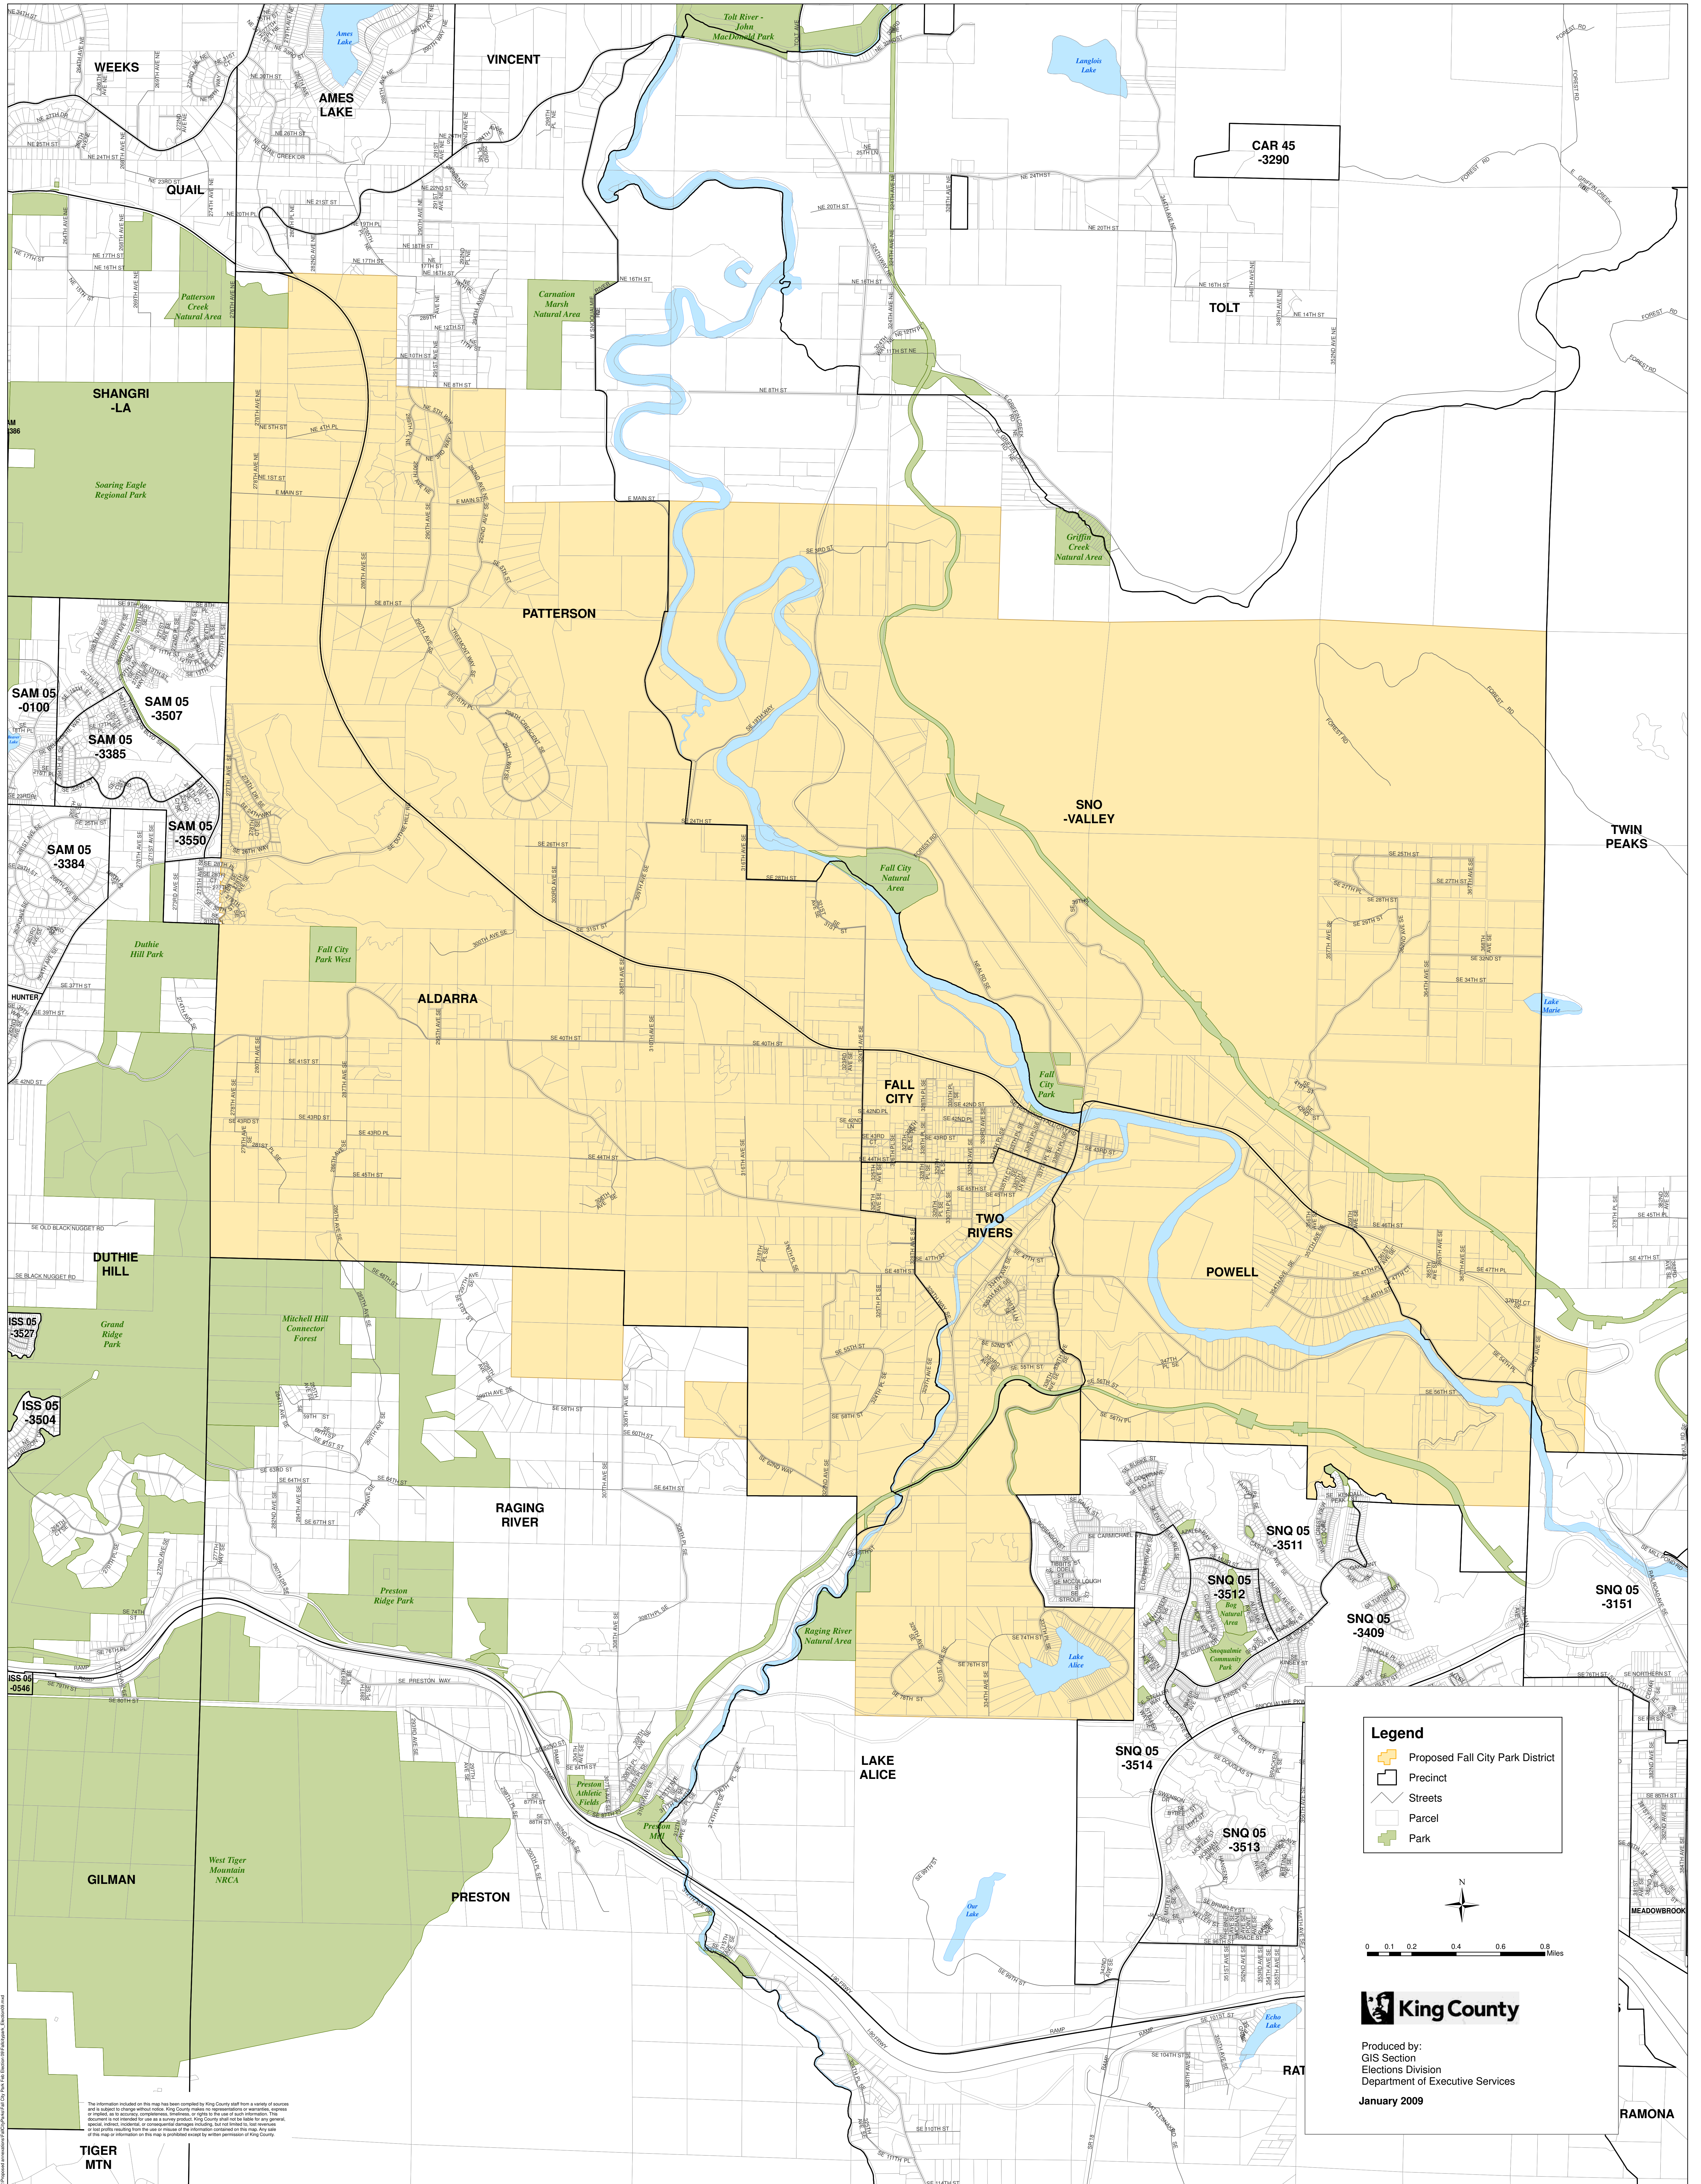

VOTER-APPROVED

Proposed Fall City Parks District

Special Election February 3, 2009

Legend

- Proposed Fall City Park District
- Precinct
- Streets
- Parcel
- Park

King County

Produced by:
GIS Section
Elections Division
Department of Executive Services
January 2009