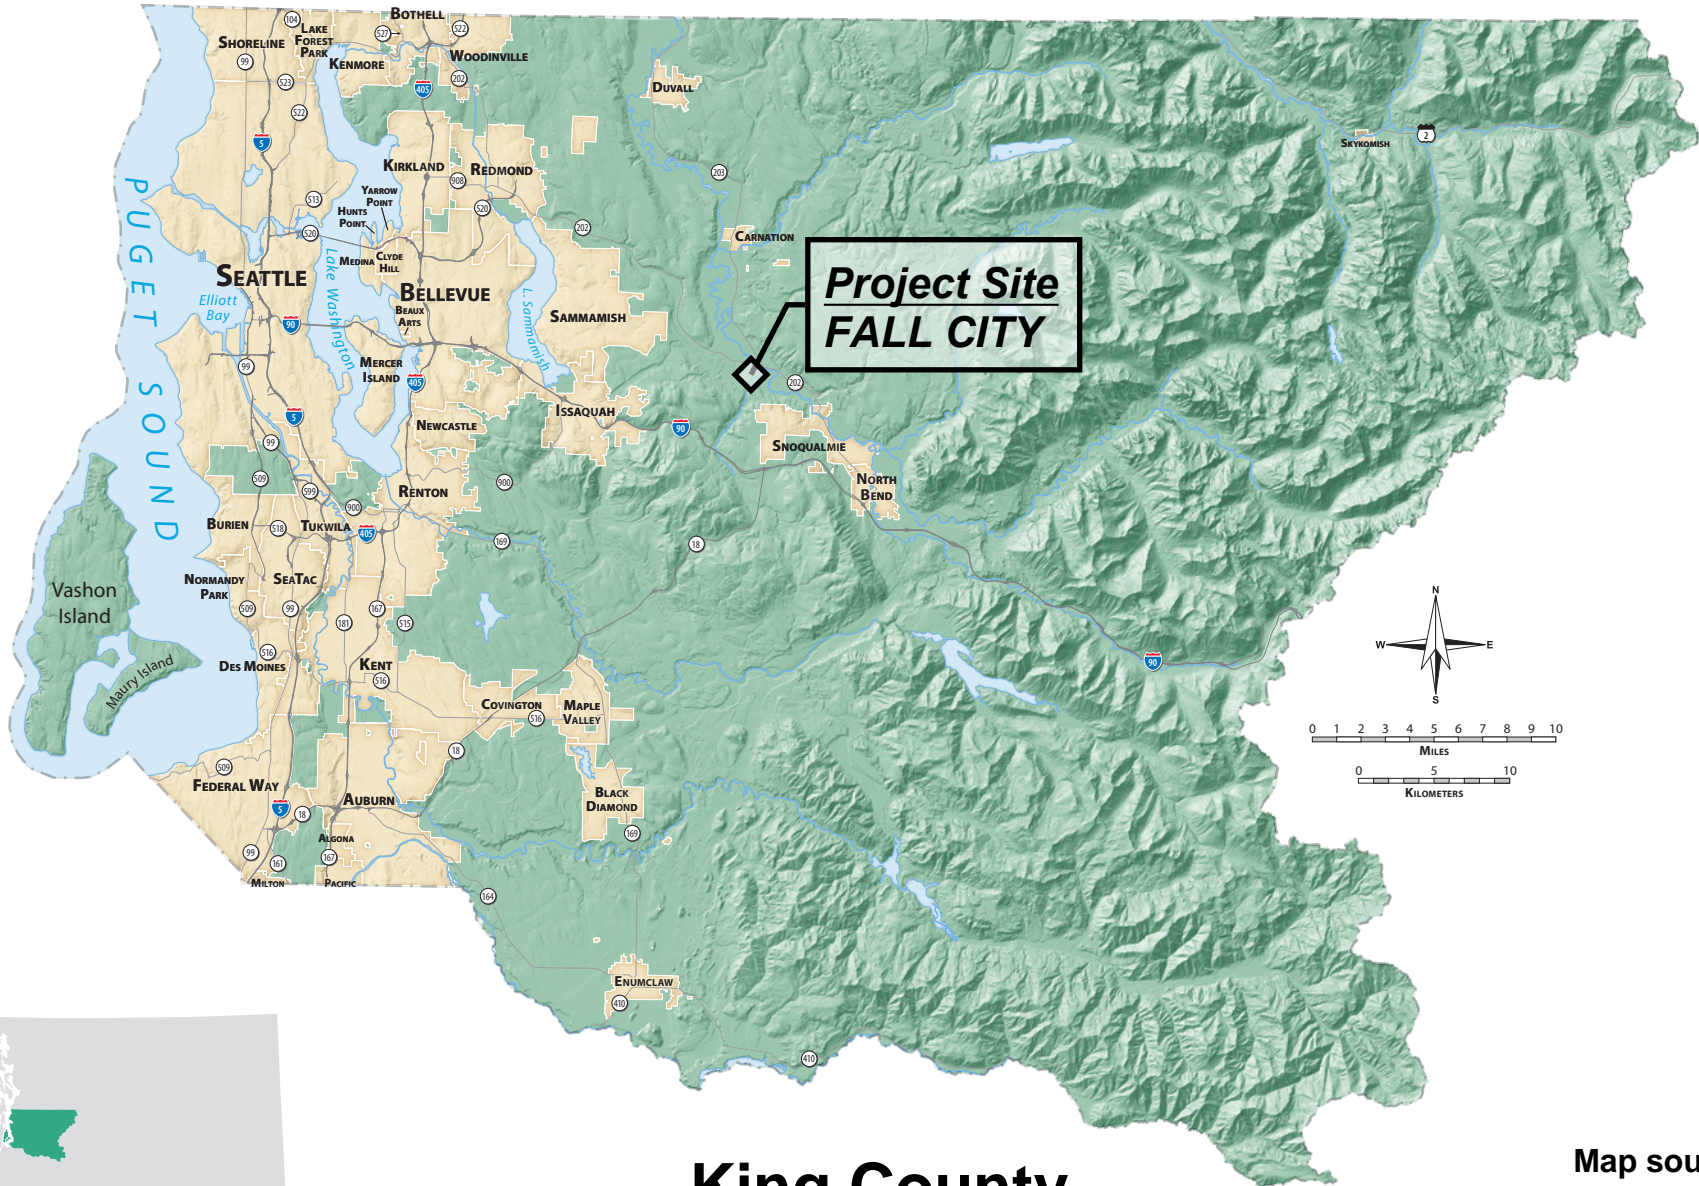

Wells Site Park Acquisition (RCO #10-1674) Fall City Metropolitan Park District

King County

REGIONAL LOCATION MAP

King County in Washington State

Map source:

 **King County**
GIS CENTER
www.kingcounty.gov/gis